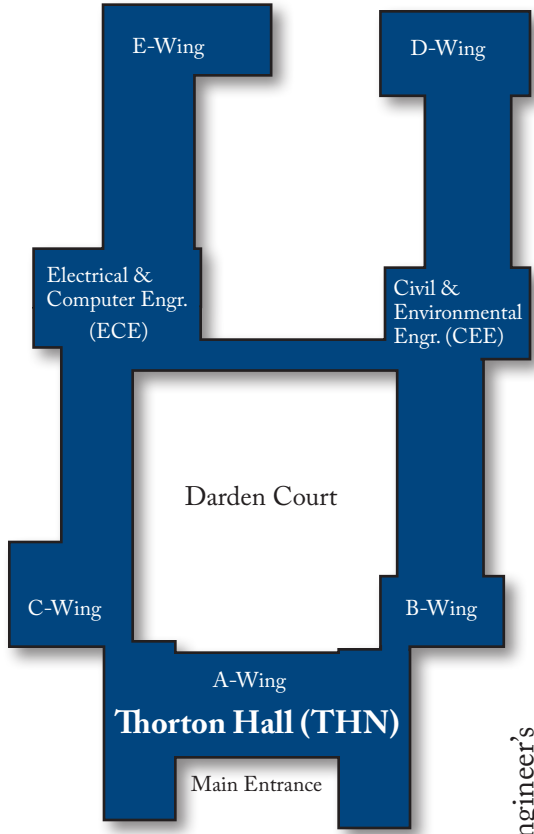

Montebello
Engineering
Dean's Home

The **Biomedical Engineering and Biomedical Science Building (MR5)** is located separate from the main Engineering School complex at 415 Lane Rd.

Scott Stadium

E3/E4 Parking

Whitehead Road

Rice Hall - Information Technology Engineering Building

T4 Parking

Small Hall

Olsson Hall (OLS)
Systems & Information Engr.
Computer Science (SIE & CS)

Chemistry Drive

Stadium Road

Mechanical and Aerospace Engineering (MEC)

Wilsdorf Hall

Chemistry Building

Materials Science (MSE)

Chemical Engineering (ChE)

Emmet St.
U.S. 29

Engineer's Way

McCormick Road

(bridge)